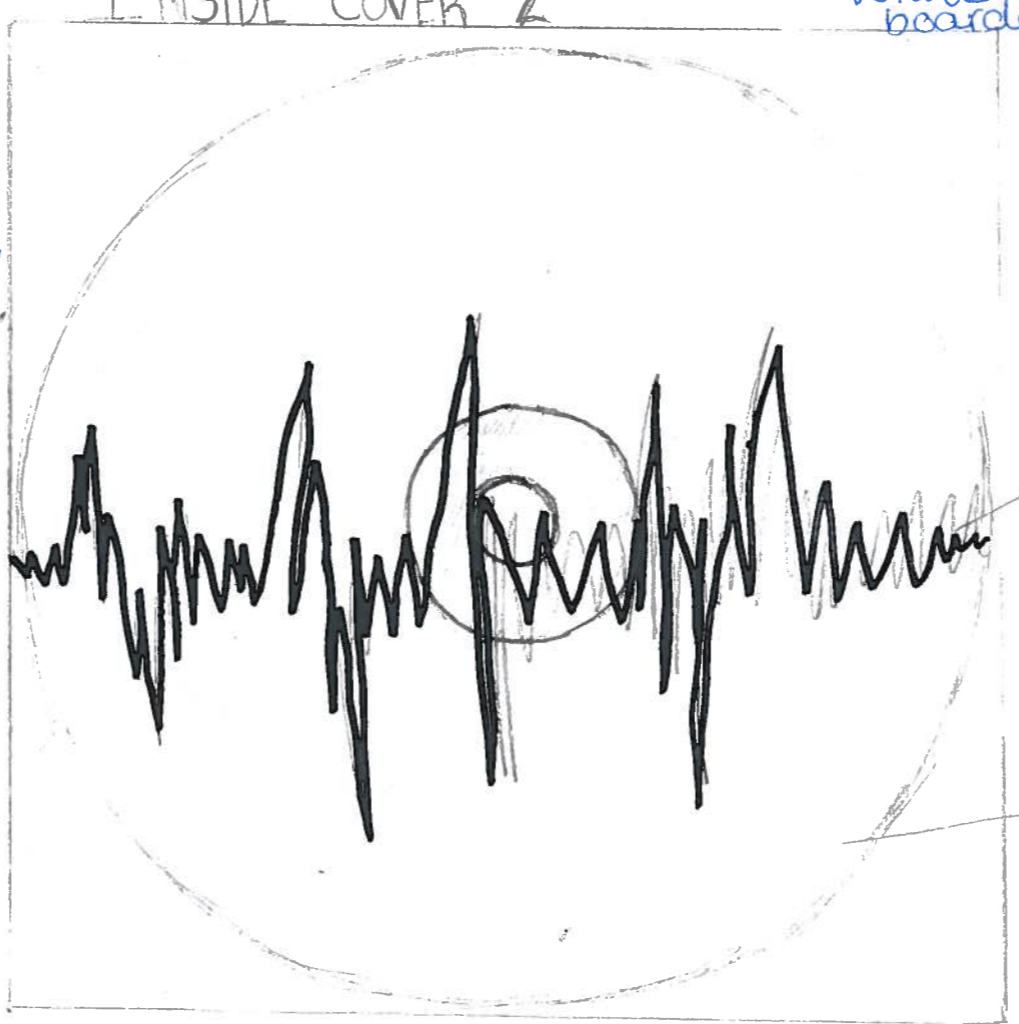

FRONT COVER

dull toned

white

White sketch outline of performer

BACK COVER

Nature photo

white boarder

black

white

SPINE

INSIDE COVER 1

grey background

White sketch outline

INSIDE COVER 2

White sketch

grey background

Coloured dull toned

grey background