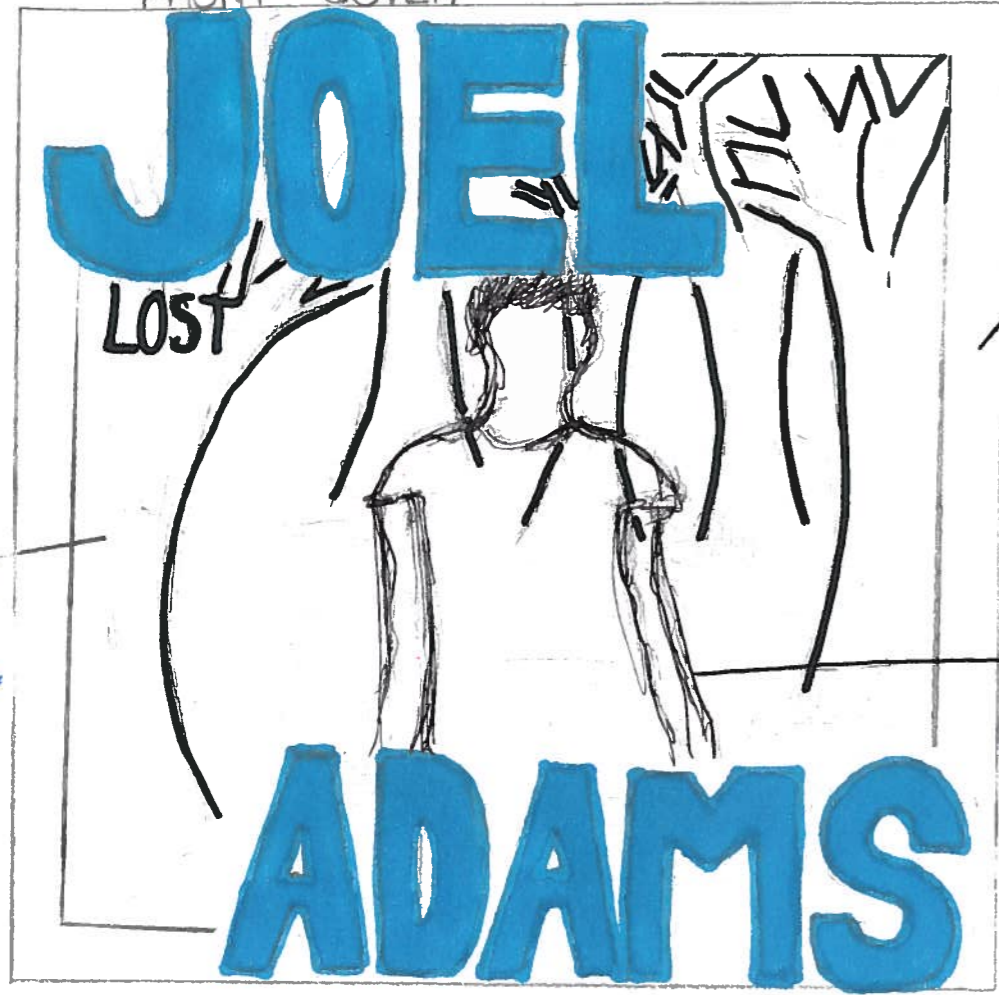

FRONT COVER

dull toned

white

White sketch outline of performer

BACK COVER

Nature photo

white boarder

black

white

SPINE

INSIDE COVER 1

grey background

White sketch outline

INSIDE COVER 2

White sketch

grey background

Coloured dull toned

grey background