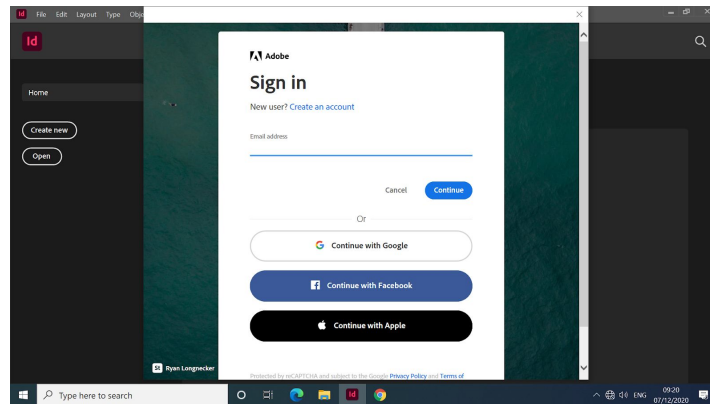

Adobe Creative Cloud Sign on

This is a **one time action** and only needs to be done in the first Adobe Application you open. When you log into an application you will be asked to 'Sign In.'

Please use your school Google account when you 'Continue with Google'

When requested please use the Enterprise ID option

You're all set. Go back to the application you opened and happy editing.