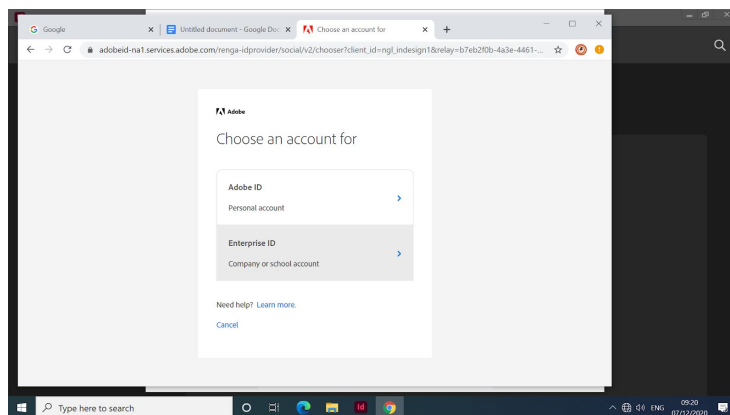

Adobe Creative Cloud Sign on

This is a **one time action** and only needs to be done in the first Adobe Application you open. When you log into an application you will be asked to 'Sign In.'

Please use your school Google account when you 'Continue with Google'

When requested please use the Enterprise ID option

You're all set. Go back to the application you opened and happy editing.